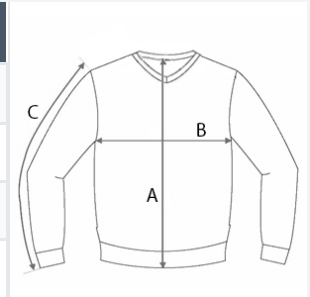

HENBURY

Pamuk / akril

Etiketa koja se može odstraniti

Washable at 40°C

2026 : p. 249

GLAVNE ZNAČAJKE:

Semi fashioned sleeve & neck

Set in sleeves

Ribbed cuff, neck and hem

Matches Ladies' H721

Matches with the 50/50 Cotton/Acrylic Range

2XL-4XL only available in Black, Grey Marl and Navy

Wash dark colours separately

TARIFNI
BROJ:

61103091

PREDLOŽENA DEKORACIJA

Embroidery

ZEMLJA PODRIJETLA

Bangladesh

SPECIFIKACIJA VELIČINE (CM)

	XXS	XS	S	M	L	XL
Kom./📦	24	24	24	24	24	24
Duljina tijela (A)	64.50	67.50	70.00	72.00	74.00	76.00
Širina prsa (B)	41.00	45.00	49.00	53.00	57.00	61.00
Središnja duljina rukava (C)	61.00	62.00	63.00	64.00	64.00	65.00