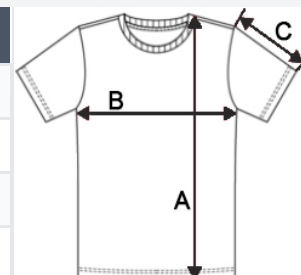

## GLAVNE ZNAČAJKE:

Solid colours: 100% cotton

Ideal Oxford Grey: 90% cotton / 10% viscose

Piqué knit

Straight fit

1x1 ribbed collar and sleeve hem

Placket with 4 tone-on-tone buttons

Tone-on-tone inner neck tape

Side slits

Double-needle bottom hem finish

Tear-away brand label

TARIFNI BROJ: **61061000**

## SPECIFIKACIJA VELIČINE (CM)

	XS	S	M	L	XL	2XL	3XL
Kom./📦	50	50	50	50	50	50	50
Duljina tijela (A)	61.00	63.00	65.00	67.00	69.00	71.00	73.00
Širina prsa (B)	43.00	46.00	49.00	52.00	55.00	58.00	61.00
Središnja duljina rukava (C)	15.25	16.00	16.75	17.50	18.25	19.00	19.75