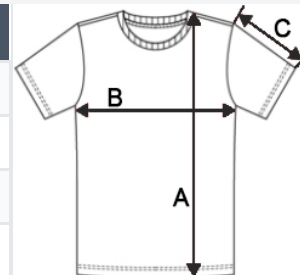

## GLAVNE ZNAČAJKE:

Solid colours: 100% cotton

Ideal Oxford Grey: 90% cotton / 10% viscose

Piqué knit

Straight fit

1x1 ribbed collar and sleeve hem

Placket with 4 tone-on-tone buttons

Tone-on-tone inner neck tape

Side slits

Double-needle bottom hem finish

Tear-away brand label

TARIFNI BROJ: **61061000**

ZEMLJA PODRIJETLA

**Bangladesh**

## SPECIFIKACIJA VELIČINE (CM)

	XS	S	M	L	XL	2XL	3XL
Kom./📦	50	50	50	50	50	50	50
Duljina tijela (A)	61.00	63.00	65.00	67.00	69.00	71.00	73.00
Širina prsa (B)	43.00	46.00	49.00	52.00	55.00	58.00	61.00
Središnja duljina rukava (C)	15.25	16.00	16.75	17.50	18.25	19.00	19.75