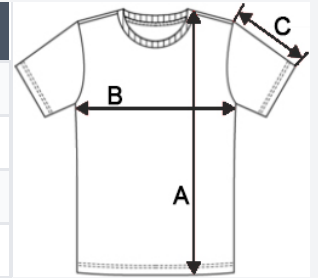

iDeal  
BRAND

180 g/m<sup>2</sup>

100% Pamuk

Bočni šav

Etiketa koja se može odstraniti

Washable at 40°C

2026 : p. 88

GLAVNE ZNAČAJKE:

Solid colours: 100% cotton  
Ideal Ash Heather: 99% cotton / 1% viscose  
Ideal Oxford Grey: 90% cotton / 10% viscose  
Piqué knit  
Straight fit  
1x1 ribbed collar finish  
Placket with 3 tone-on-tone buttons  
Tone-on-tone inner neck tape  
Side slits  
Double-needle finish at sleeve and bottom hems  
Tear-away brand label

TARIFNI BROJ: 61051000

ZEMLJA PODRIJETLA  
Bangladesh

SPECIFIKACIJA VELIČINE (CM)

	XS	S	M	L	XL	2XL	3XL	4XL	5XL
Kom./📦	50	50	50	50	50	50	50	50	50
Duljina tijela (A)	68.00	70.00	72.00	74.00	76.00	78.00	80.00	82.00	84.00
Širina prsa (B)	47.00	50.00	53.00	56.00	59.00	62.00	65.00	68.00	71.00
Središnja duljina rukava (C)	21.25	22.00	22.75	23.50	24.25	25.00	25.75	26.50	27.25