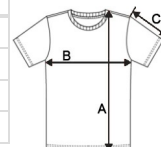

IB297 KIDS' PIQUE POLO SHIRT **Novo**

iDeal Basic
BRAND

GLAVNE ZNAČAJKE

180 g/m²
Piqué knit
Straight fit
1x1 ribbed collar finish
Placket with 3 tone-on-tone buttons
Tone-on-tone inner neck tape
Side slits
Double-needle finish at sleeve and bottom hems
Tear-away brand label

Certifikati:

STANDARD
100

Zemlja podrijetla:

Bangladesh

2026 : p. 437

SPECIFIKACIJA VELIČINE (CM)

	4/6	6/8	8/10	10/12	12/14
Kom./	50	50	50	50	50
Duljina tijela (A)	45.15	49.95	54.75	59.55	64.35
Širina prsa (B)	34.70	36.40	39	42.50	46
Središnja duljina rukava (C)	12.45	14.55	16.75	19.05	21.35