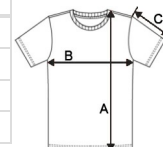

SPECIFIKACIJA VELIČINE (CM)

	XS	S	M	L	XL	2XL
Kom./	100	100	100	100	100	100
Duljina tijela (A)	61.00	63.00	65.00	67.00	69.00	71.00
Širina prsa (B)	43.00	46.00	49.00	52.00	55.00	58.00
Središnja duljina rukava (C)	18.00	18.75	19.50	20.25	21.00	21.75