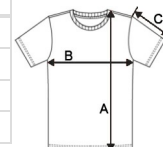

IB302 MERCURY KIDS' POLYESTER T-SHIRT **Novo**

iDeal Basic
BRAND

GLAVNE ZNAČAJKE

- 130 g/m²
- 100% polyester
- Piqué mesh fabric
- Lightweight, quick-drying fabric
- Straight fit
- Crew neck in piqué mesh with double topstitching
- Tone-on-tone inner neck tape
- Double-needle finish at sleeve and bottom hems
- Tear-away brand label

Certifikati:

STANDARD
100

Zemlja podrijetla:

Bangladesh

2026 : p. 436

SPECIFIKACIJA VELIČINE (CM)

	6/8	8/10	10/12	12/14
Kom./📦	100	100	100	100
Duljina tijela (A)	49.20	54.00	58.80	63.60
Širina prsa (B)	36.40	39.00	42.50	46.00
Središnja duljina rukava (C)	14.55	16.75	19.05	21.35