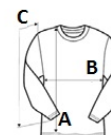

Tubular jersey knit

Straight fit

1x1 ribbed crew neck with double topstitching

Tone-on-tone inner neck tape

Double-needle finish at sleeve and bottom hems

Tear-away brand label

Certifikati:

STANDARD
100

Zemlja podrijetla:

Bangladesh

2026 : p. 48

SPECIFIKACIJA VELIČINE (CM)

	XS	S	M	L	XL	2XL
Kom./	50	50	50	50	50	50
Duljina tijela (A)	64	70	72	74	76	78
Širina prsa (B)	47	50	53	56	59	62
Središnja duljina rukava (C)	59	60	61	62	63	64