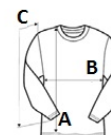

Tubular jersey knit

Straight fit

1x1 ribbed crew neck with double topstitching

Tone-on-tone inner neck tape

Double-needle finish at sleeve and bottom hems

Tear-away brand label

Certifikati:

STANDARD
100

Zemlja podrijetla:

Bangladesh

2026 : p. 49

SPECIFIKACIJA VELIČINE (CM)

	XS	S	M	L	XL	2XL
Kom./	50	50	50	50	50	50
Duljina tijela (A)	64	70	72	74	76	78
Širina prsa (B)	47	50	53	56	59	62
Središnja duljina rukava (C)	59	60	61	62	63	64