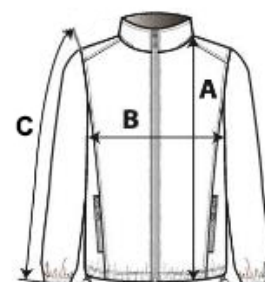

iDeal Basic
BRAND

280 g/m²

Poliester / elastan

Džep

Etiketa koja se može odstraniti

Washable at 40°C

2026 : p. 201

GLAVNE ZNAČAJKE:

95% polyester / 5% elastane

2-layer softshell with water-repellent treatment

Inner layer: 100% black microfleece polyester

Straight fit

Stand-up collar

Two side pockets lined with polytricot, nylon zips and black zip pullers

Black nylon zip fastening with chin guard and puller

Shoulder and back yokes with topstitching

Black inner neck tape

Double-needle finish at sleeve and bottom hems

Tear-away brand label

TARIFNI BROJ: 62024010

ZEMLJA PODRIJETLA

Bangladesh

SPECIFIKACIJA VELIČINE (CM)

	S	M	L	XL	2XL	3XL	4XL
Kom./📦	10	10	10	10	10	10	10
Duljina tijela (A)	70.00	72.00	74.00	76.00	78.00	80.00	82.00
Širina prsa (B)	52.00	55.00	58.00	61.00	64.00	67.00	70.00
Središnja duljina rukava (C)	66.00	67.00	68.00	69.00	70.00	71.00	72.00

BOJE:

Ideal Black

Ideal Red

Ideal Royal Blue

Ideal Navy

Ideal Dark Grey