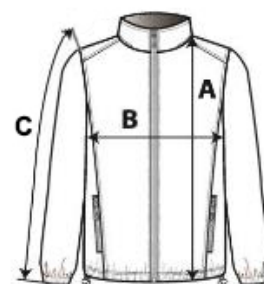

95% polyester / 5% elastane

2-layer softshell with water-repellent treatment

Inner layer: 100% black microfleece polyester

Straight fit

Stand-up collar

Two side pockets lined with polytricot, nylon zips and black zip pullers

Black nylon zip fastening with chin guard and puller

Shoulder and back yokes with topstitching

Black inner neck tape

Double-needle finish at sleeve and bottom hems

Tear-away brand label

TARIFNI BROJ: 62024010

ZEMLJA PODRIJETLA

Bangladesh

SPECIFIKACIJA VELIČINE (CM)

	S	M	L	XL	2XL	3XL	4XL
Kom./📦	10	10	10	10	10	10	10
Duljina tijela (A)	70.00	72.00	74.00	76.00	78.00	80.00	82.00
Širina prsa (B)	52.00	55.00	58.00	61.00	64.00	67.00	70.00
Središnja duljina rukava (C)	66.00	67.00	68.00	69.00	70.00	71.00	72.00