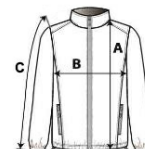

IB411 LADIES' BASIC SOFTSHELL JACKET **Novo**

iDeal Basic
BRAND

GLAVNE ZNAČAJKE

- 280 g/m²
- 95% polyester / 5% elastane
- 2-layer softshell with water-repellent treatment
- Inner layer: 100% black microfleece polyester
- Straight fit
- Two side pockets lined with polytricot, nylon zips and black zip pullers
- Black nylon zip fastening with chin guard and puller
- Shoulder and back yokes with topstitching
- Black inner neck tape
- Double-needle finish at sleeve and bottom hems
- Tear-away brand label

Certifikati:

STANDARD
100

Zemlja podrijetla:

Bangladesh

2026 : p. 201

SPECIFIKACIJA VELIČINE (CM)

	XS	S	M	L	XL	2XL	3XL	4XL
Kom./	10	10	10	10	10	10	10	10
Duljina tijela (A)	61.75	63.75	65.75	67.75	69.75	71.75	73.75	75.75
Širina prsa (B)	44	47	50	53	56	59	62	65
Središnja duljina rukava (C)	61.50	62.50	63.50	64.50	65.50	66.50	67.50	68.50

BOJE:

Ideal Black
 Ideal Dark Grey
 Ideal Navy
 Ideal Red
 Ideal Royal Blue