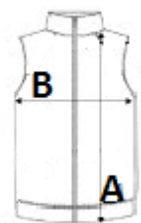

iDeal **Basic**
BRAND

430 g/m²

100% Poliester

Džep

Etiketa koja se može odstraniti

2026 : p. 386

GLAVNE ZNAČAJKE:

EX [KA6172](#)

100% polyester 290T

Padding: 100% polyester

Lining: 100% tone-on-tone 290T polyester

Straight fit

Stand-up collar

Two side pockets lined in 290T with nylon zips and tone-on-tone zip pullers

Two inner pockets

Tone-on-tone nylon zip fastening with chin guard and puller

Horizontal quilting

Wider quilting bands (11 cm at the front, 14.5 cm at the back) to enhance decoration

Tone-on-tone elastic bias finish at armholes and bottom hem

Inner hanging loop at collar

Packable product with storage pouch

Tear-away brand label

Injected padding: weight may vary depending on garment zones

Total weight is indicative

TARIFNI BROJ: **62024010**

ZEMLJA PODRIJETLA

Myanmar

SPECIFIKACIJA VELIČINE (CM)

	S	M	L	XL	2XL	3XL	4XL
Kom./📦	15	15	15	15	15	15	15
Duljina tijela (A)	67.00	69.00	71.00	73.00	75.00	77.00	79.00
Širina prsa (B)	53.00	56.00	59.00	62.00	65.00	68.00	71.00

BOJE:

■ Black

■ Ideal Red

■ Ideal Royal Blue

■ Navy

■ Dark Grey

■ Ideal Urban Khaki