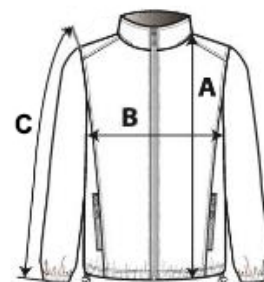

Microfleece with anti-pilling treatment

Straight fit

Stand-up collar

Two side pockets lined with jersey

Tone-on-tone plastic zip fastening

Tone-on-tone inner neck tape

Double-needle finish at sleeve and bottom hems

Tear-away brand label

TARIFNI BROJ: **61103099**

ZEMLJA PODRIJETLA

BangladeshSTANDARD
100

SPECIFIKACIJA VELIČINE (CM)

	XS	S	M	L	XL	2XL	3XL	4XL	5XL
Kom./📦	10	10	10	10	10	10	10	10	10
Duljina tijela (A)	66.00	68.00	70.00	72.00	74.00	76.00	78.00	80.00	82.00
Širina prsa (B)	50.00	53.00	56.00	59.00	62.00	65.00	68.00	71.00	74.00
Središnja duljina rukava (C)	64.00	65.00	66.00	67.00	68.00	69.00	70.00	71.00	72.00