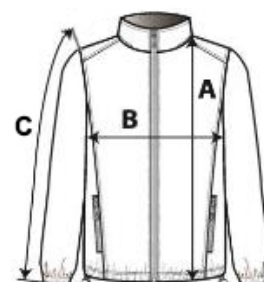

## GLAVNE ZNAČAJKE:

100% polyester

Microfleece with anti-pilling treatment

Straight fit

Stand-up collar

Two side pockets lined with jersey

Tone-on-tone plastic zip fastening

Tone-on-tone inner neck tape

Double-needle finish at sleeve and bottom hems

Tear-away brand label

TARIFNI BROJ: **61103099**

ZEMLJA PODRIJETLA

**Bangladesh**STANDARD  
100

## SPECIFIKACIJA VELIČINE (CM)

	XS	S	M	L	XL	2XL	3XL	4XL	5XL
Kom./📦	10	10	10	10	10	10	10	10	10
Duljina tijela (A)	66.00	68.00	70.00	72.00	74.00	76.00	78.00	80.00	82.00
Širina prsa (B)	50.00	53.00	56.00	59.00	62.00	65.00	68.00	71.00	74.00
Središnja duljina rukava (C)	64.00	65.00	66.00	67.00	68.00	69.00	70.00	71.00	72.00