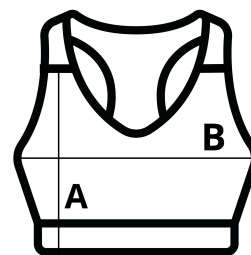

JustCool  
RWD

210 g/m<sup>2</sup>

Poliester / elastan

Crop

Washable at 30°C

GLAVNE ZNAČAJKE:

- 92% Polyester 8% Elastane
- Polyester/ Elastane blended fabric
- Cross-strap detail at back
- Double layer front for extra support
- Wicking quick dry fabric
- Printable elastic at band
- Scooped neckline

TARIFNI BROJ: 61089200

ZEMLJA PODRIJETLA

China

Sedex<sup>2</sup>

SPECIFIKACIJA VELIČINE (CM)

	XL
Kom./📦	30
Duljina tijela (A)	28.00
Širina prsa (B)	36.50

BOJE:

■ Grey Melange