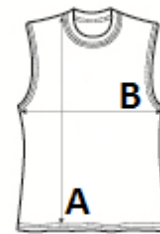

## GLAVNE ZNAČAJKE:

Oversize fit

Dropped armhole for comfort

Perfect paired with crop top or sports bra

Large embellishment area

AWDis' own lightweight Neoteric™ smooth fabric with inherent wickability

Smooth fabric face for easy embellishment

Self-fabric taped back neck

Simple tear off label makes it perfect for rebranding

TARIFNI BROJ: 61099020

ZEMLJA PODRIJETLA

Bangladesh

## SPECIFIKACIJA VELIČINE (CM)

	M	L	XL
Kom./📦	50	50	50
Duljina tijela (A)	63.50	65.50	67.50
Širina prsa (B)	53.00	56.00	59.00