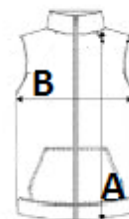

100% polyester mat 290T

100% polyester inner padding

Straight fit

Folds up into storage bag

2 zipped side pockets with nylon zip and tone-on-tone zip puller

2 inner storage pockets

Tone-on-tone nylon front zip fastening with zip puller

Horizontal padding for body and sides

Larger customisation area on chest and back

Elasticated bias finish on the armholes and hem

Hanging loop inside neck

Detachable brand label

TARIFNI BROJ: **62024010**

ZEMLJA PODRIJETLA

Bangladesh

SPECIFIKACIJA VELIČINE (CM)

	S	M	L	XL	2XL
Kom./📦	15	15	15	15	15
Duljina tijela (A)	67.00	69.00	71.00	73.00	75.00
Širina prsa (B)	53.00	56.00	59.00	62.00	65.00

BOJE:

■ Dark Grey