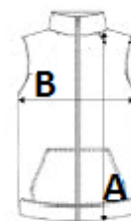

100% polyester mat 290T

100% polyester inner padding.

Straight fit

Folds up into storage bag

2 zipped side pockets with nylon zip and tone-on-tone zip puller

2 inner storage pockets

Tone-on-tone nylon front zip fastening with zip puller

Horizontal padding for body and sides

Larger customisation area on chest and back

Elasticated bias finish on the armholes and hem

Hanging loop inside neck

Detachable brand label

TARIFNI BROJ: 62024010

ZEMLJA PODRIJETLA

Bangladesh

SPECIFIKACIJA VELIČINE (CM)

	XS
Kom./📦	15
Duljina tijela (A)	61.00
Širina prsa (B)	45.00

BOJE:

■ Dark Grey