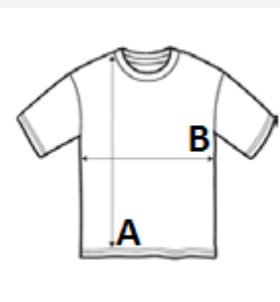

GLAVNE ZNAČAJKE:

Fabrication

100% ringspun cotton

30 Singles

4.3 oz (145 GSM)

Features

Regular fit

Side Seamed

Tight-knit

Double-needle topstitched

Shoulder taping

Mineral washed

Under 6% shrinkage

No brand label, only a size tag. Care label in side seam

Size up for looser fit

The male models are wearing L-size item

The female models are wearing S-size item

TARIFNI BROJ: 61091000

PREDLOŽENA DEKORACIJA

Digital printing (DTF), DTG, Screen printing

ZEMLJA PODRIJETLA

Pakistan

SPECIFIKACIJA VELIČINE (CM)

	XS	S	M	L	XL	2XL	3XL
Kom./📦	72	72	72	72	72	72	72
Duljina tijela (A)	68.58	71.12	73.66	76.20	78.74	81.28	83.82
Širina prsa (B)	40.64	45.72	50.80	55.88	60.96	66.04	71.12