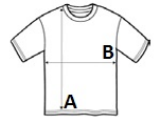

MM021 MUMBLES HONEY BEAR

GLAVNE ZNAČAJKE

Honey coloured plush bear
 Comes dressed in a cream velour t-shirt
 Suitable for all ages
 Complies with EN71 European Toy Safety regulations
 Fabric Description: Plush Fur
 Sizes: Medium 28cm | Large 38cm
 Wash Care: Hand wash

Zemlja podrijetla:

China

📄 2026 : p. 582

📄 2025 : p. 507

SPECIFIKACIJA VELIČINE (CM)

	M	L
Kom./📦	36	24
Duljina tijela (A)	11	15
Širina prsa (B)	8	10
Plush Hight (foot to top of head)	28	38

BOJE:

Light Brown