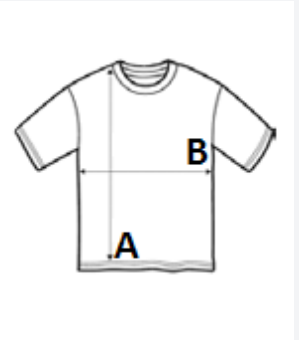

2026 : p. 582
2025 : p. 507

GLAVNE ZNAČAJKE:

Key ring and fridge magnet bears
Both wearing removable white t shirts
Magnet – suitable for all ages
Key Ring – Not suitable for children under 36 months
Complies with EN71 regulations
Fabric Description: Plush Fur
Sizes: XS 10CM
Wash Care: Hand wash

TARIFNI BROJ: **95030041**

ZEMLJA PODRIJETLA

China

SPECIFIKACIJA VELIČINE (CM)

	XS
Kom./📦	144
Duljina tijela (A)	3.00
Širina prsa (B)	6.50
Plush Hight (foot to top of head)	14.00
Height (seated position)	10.00
Decoration Panel Width	6.50
Decoration Panel Length	7.00