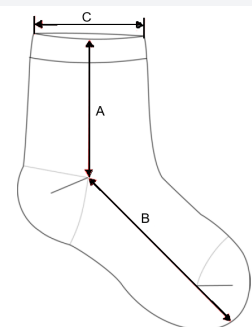

PROACT.®

70 g/m²

2026 : p. 333
2025 : p. 301

GLAVNE ZNAČAJKE:

80% cotton / 11% polyester / 7% polyamide / 2% elastane
Bouclette knit inner for extra comfort
Flat seam at toe
Tightened knit on the midfoot and upper to ensure a good fit
Knitted grey sole

TARIFNI BROJ: **61159500**

ZEMLJA PODRIJETLA
China

SPECIFIKACIJA VELIČINE (CM)

	35/38	39/42	43/46
Kom./📦	100	100	100
Sock height from top edge to heel (A)	22,00	23,00	24,00
Feet length from heel to sock extremity (B)	17,00	19,00	21,00
Sock opening width (relaxed) (C)	8,50	9,00	9,50