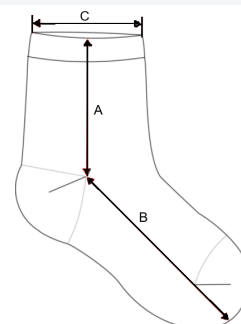

PROACT.®

42 g/m²

2026 : p. 333
2025 : p. 301

GLAVNE ZNAČAJKE:

- 72% polyester / 25% cotton / 3% elastane
- Bouclette knit inner
- Flat seam at toe
- Ergonomic knitting for greater comfort and support
- Anti-slip grippers under the sole
- Delivered in individual packaging and cardboard box, ready to hang on the shelf

TARIFNI BROJ: **61159699**

ZEMLJA PODRIJETLA
China

SPECIFIKACIJA VELIČINE (CM)

	35/38	39/42	43/46
Kom./📦	100	100	100
Sock height from top edge to heel (A)	17,00	18,00	19,00
Feet length from heel to sock extremity (B)	17,00	19,00	21,00
Sock opening width (relaxed) (C)	7,00	7,50	8,00