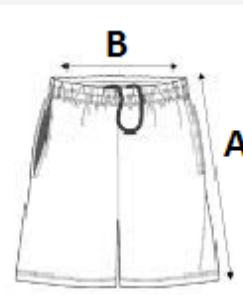

92% polyester / 8% elastane

Stretchy fabric

Ultra-comfortable elasticated belt and flat drawstring

Small inner pocket on right belt

2 open side slits and twin-needle finish on hem

Detachable brand label

TARIFNI BROJ: 62046390

ZEMLJA PODRIJETLA

China

SPECIFIKACIJA VELIČINE (CM)

	XS	S	M	L	XL	2XL
Kom./📦	50	50	50	50	50	50
Širina struka (B)	33.00	35.00	37.00	40.00	43.00	46.00
Spoljašnji šav (A)	34.50	35.25	36.00	36.75	37.50	38.25
Inseam	9.00	9.00	9.00	9.00	9.00	9.00