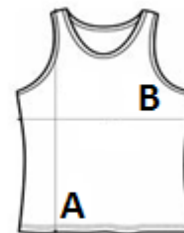

PROACT.®

180 g/m²

100% Poliester

Etiketa koja se može odstraniti

2026 : p. 318

2025 : p. 289

GLAVNE ZNAČAJKE:

100% birdseye polyester

V-neckline

Contrast piping at collar and armholes

Twin-needle finish on bottom hem

Detachable brand label

TARIFNI BROJ: 61099020

ZEMLJA PODRIJETLA

China

SPECIFIKACIJA VELIČINE (CM)

	S	M	L	XL	2XL	3XL	4XL
Kom./📦	50	50	50	50	50	50	50
Duljina tijela (A)	74.50	76.50	78.50	80.50	82.50	84.50	86.50
Širina prsa (B)	51.00	54.00	57.00	60.00	63.00	66.00	69.00

BOJE:

■ White/Black

■ Black/White

■ Sporty Red/White

■ Sporty Royal Blue/White

■ Navy/White

■ Dark Green/White

■ Sporty Yellow/Black