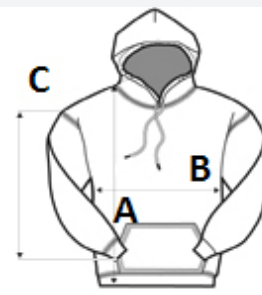

SPECIFIKACIJA VELIČINE (CM)

	S	M	L	XL	2XL	3XL
Kom./📦	8	8	8	8	8	8
Duljina tijela (A)	76,5	76,5	79.00	79.00	81,5	81,5
Širina prsa (B)	55.00	59.00	63.00	67.00	72.00	76.00
Središnja duljina rukava (C)	67.00	68.00	69.00	70.00	71.00	72.00