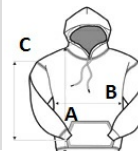

SPECIFIKACIJA VELIČINE (CM)

	S	M	L	XL	2XL	3XL
Kom./	8	8	8	8	8	8
Duljina tijela (A)	76,5	76,5	79	79	81,5	81,5
Širina prsa (B)	55	59	63	67	72	76
Središnja duljina rukava (C)	67	68	69	70	71	72