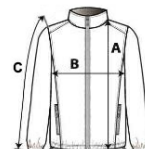

Welded seam detail

Highly windproof

Warmloft performance technology insulation

Special Features

Insulated grown on hood

Stretch binding to hood opening, cuffs and hem

2 zipped lower pockets

Easily compressible

Predložena dekoracija:

Embroidery, Heat transfer, Screen printing

Zemlja podrijetla:

China

SPECIFIKACIJA VELIČINE (CM)

	S	M	L	XL	2XL	3XL
Kom./📦	8	8	8	8	8	8
Duljina tijela (A)	72,5	72,5	75	75	77,5	77,5
Širina prsa (B)	54	58	62	66	71	75
Središnja duljina rukava (C)	67	68	69	70	71	72

BOJE:

 Black