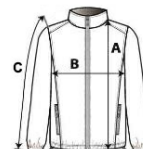

SPECIFIKACIJA VELIČINE (CM)

	2XL	3XL
Kom./📦	8	8
Duljina tijela (A)	73	73
Širina prsa (B)	62	64
Središnja duljina rukava (C)	67	67,5