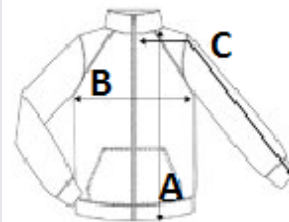

**Fabric Information**

280 series anti-pill Symmetry fleece

**Special Features**

Interactive

Fleece cuffs

2 zipped lower pockets

Adjustable shockcord hem

May have slight color differences between Glowlight coloured products

## SPECIFIKACIJA VELIČINE (CM)

	XXS	XS	S	M	L	XL	2XL	3XL	4XL	5XL	6XL
Kom./📦	16	16	16	16	16	16	16	16	16	16	16
Duljina tijela (A)	0.00	67.00	69.00	71.00	74.00	74.00	76.00	76.00	78.00	78.00	0.00
Širina prsa (B)	0.00	55.00	57.00	60.00	62.00	65.00	69.00	72.00	74.00	76.00	0.00
Središnja duljina rukava (C)	0.00	75.00	77.00	79.00	80.00	81.00	83.00	84.00	85.00	86.00	0.00