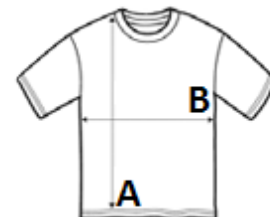

3 button placket

Ribbed collar and cuffs

Side vents

This product has no external logo branding

Made using recycled materials

TARIFNI BROJ: **61052010**

ZEMLJA PODRIJETLA

Bangladesh

SPECIFIKACIJA VELIČINE (CM)

	XXS	XS
Kom./📦	16	16
Duljina tijela (A)	0.00	70.00
Širina prsa (B)	0.00	48.00

BOJE:

■ Seal Grey/Black