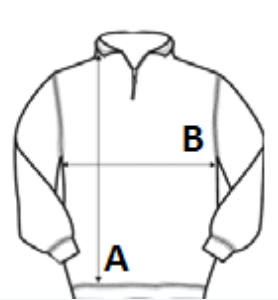

## GLAVNE ZNAČAJKE:

QUALITY - 380 KNITWEAR

49% cotton - 49% acrylic - 2% polyamide

STYLE - CLASSIC

Set in sleeves

Rib 1x1 high collar, inside contrasted knitted striped band

Elastane rib 1x1 cuffs and waistband for a better comfort

Front opening with hidden zip

Fully fashioned armholes

Straight fit

TARIFNI BROJ: 61103099

ZEMLJA PODRIJETLA

BANGLADESH

amfori BSCI

OEKO  
TEX®  
STANDARD  
100

## SPECIFIKACIJA VELIČINE (CM)

	M	L	XL	2XL	3XL
Kom./📦	25	25	25	25	25
Duljina tijela (A)	70.00	72.00	74.00	76.00	78.00
Širina prsa (B)	53.00	56.00	59.00	61.00	64.00