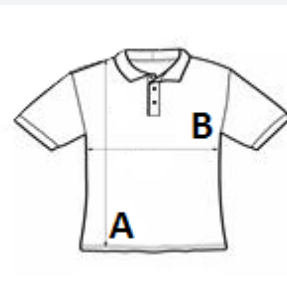

BOJE:

White/Aqua

White/Navy

Black/White

Black/Lime

Red/White

Royal Blue/White

French Navy/White

French Navy/Neon Orange

*Grey/Navy

*Grey Melange/Orange

Forest Green/White

* 85% Pamuk/15% Viskoza