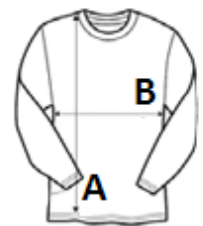

#### Style

Round neck

1x1 ribbed cuffs, neck and bottom

Neck tape

Set-in sleeves

**Tubular XS-XL, Sideseamed 2XL-4XL**

**Outstanding size tolerance: +10%**

For the side-seamed version [click here!](#)

#### SPECIFIKACIJA VELIČINE (CM)

	S	M	L	XL	2XL	3XL	4XL
Kom./📦	25	25	25	25	25	25	25
Duljina tijela (A)	71.00	72.00	74.00	75.00	77.00	79.00	81.00
Širina prsa (B)	53.00	56.00	61.00	65.00	68.00	71.00	75.00