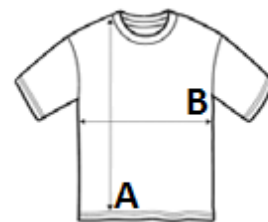

Quality

Piqué 210

100% combed ringspun cotton

Style

NEW FIT - comfortable fit

Short sleeves

Cut and sewn

Ribbed collar and cuffs with elastane

Neck tape

Reinforced placket with with 3 pearlised buttons

Straight bottom with reinforced side slits

Spare button sewn on inner side seam

TARIFNI BROJ: 61061000

ZEMLJA PODRIJETLA

Bangladesh

SPECIFIKACIJA VELIČINE (CM)

	XS	S	M	L	XL	2XL	3XL
Kom./📦	50	50	50	50	50	50	50
Duljina tijela (A)	58.00	61.00	64.00	67.00	69.00	71.00	74.00
Širina prsa (B)	45.00	47.00	49.00	51.00	54.00	57.00	60.00

BOJE:

Off White

White

Black

Red

Aqua

Royal Blue