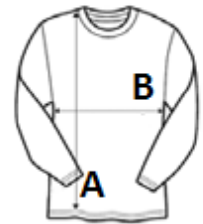

Comfortable fit with tubular construction

Neck tape

Ribbed round neck with elastane

TARIFNI BROJ: 61091000

ZEMLJA PODRIJETLA

Bangladesh

SPECIFIKACIJA VELIČINE (CM)

	XS	S	M	L	XL	2XL	3XL
Kom./📦	100	100	100	100	100	100	100
Duljina tijela (A)	58.00	60.00	62.00	64.00	66.00	68.00	70.00
Širina prsa (B)	44.00	47.00	50.00	53.00	56.00	59.00	62.00