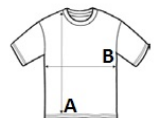

SPECIFIKACIJA VELIČINE (CM)

	S	M	L	XL	2XL	3XL	4XL	5XL
Kom./	50	50	50	50	50	50	50	50
Duljina tijela (A)	70	72	74	76	78	81	83	85
Širina prsa (B)	49	52	55	58	61	64	67	70