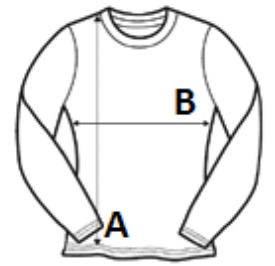

QUALITY - CARDIGAN 300

49% cotton - 49% acrylic - 2% polyamide

STYLE - CLASSIC

Set-in sleeves

Elastane rib on hem and cuffs

Tone on tone knitted placket with buttons

Fully fashioned armholes

Spare button on the inside seam

Fitted cut

TARIFNI BROJ: 61103099

ZEMLJA PODRIJETLA

Bangladesh

amfori BSCI

OEKO
TEX®
STANDARD
100

VEGETARIAN-APPROVED
VEGAN

SPECIFIKACIJA VELIČINE (CM)

	S	M	L	XL	2XL
Kom./📦	25	25	25	25	25
Duljina tijela (A)	62.00	64.00	66.00	68.00	70.00
Širina prsa (B)	42.00	45.00	49.00	52.00	55.00

BOJE:

■ Navy