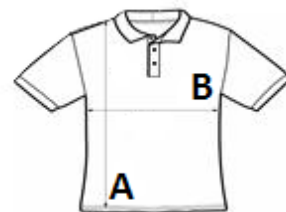

Straight fit

Collar with collar stand and V-shaped buttonless polo shirt placket in main material

Double over stitching on cuffs and bottom hem

Side slits with inner taped neck finish in main material

Half-circle in the back

TARIFNI BROJ: **61059090**

ZEMLJA PODRIJETLA

**Bangladesh**

SPECIFIKACIJA VELIČINE (CM)

	S	M	L	XL	2XL
Kom./📦	50	50	50	50	50
Duljina tijela (A)	68.00	70.00	72.00	74.00	76.00
Širina prsa (B)	49.00	52.00	55.00	58.00	61.00
Središnja duljina rukava (C)	21.50	22.25	23.00	23.75	24.50

BOJE:

■ Black