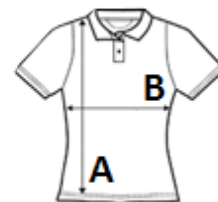

190 g/m² 100% Linen Nema oznake

2026 : p. 90

GLAVNE ZNAČAJKE:

100% linen

Knit

Straight fit with dropped sleeves

Side slits with swallowtail finish

Collar with collar stand and V-shaped buttonless polo shirt placket in main material

Double over stitching on cuffs and bottom hem

Half-circle in the back

TARIFNI BROJ: 61069050

ZEMLJA PODRIJETLA

Bangladesh

SPECIFIKACIJA VELIČINE (CM)

	XS	S	M	L
Kom./📦	50	50	50	50
Duljina tijela (A)	65.00	67.00	69.00	71.00
Širina prsa (B)	48.50	51.50	54.50	57.50
Središnja duljina rukava (C)	25.50	26.50	27.50	28.50

BOJE:

■ Black