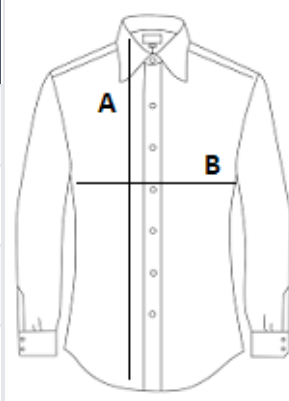

SPASSO

160 g/m² 100% Linen

2026 : p. 246

GLAVNE ZNAČAJKE:

- 100% linen
- Knit
- Straight fit
- Collar with collar stand
- Back yoke
- Buttoned cuff with slit
- Button placket with recycled plastic contrasting pearlescent buttons on all colours
- Single oversteitching at hem

TARIFNI BROJ: 61059090

ZEMLJA PODRIJETLA

Türkiye

SPECIFIKACIJA VELIČINE (CM)

	S	M	L	XL	2XL
Kom./📦	25	25	25	25	25
Duljina tijela (A)	70.00	72.00	74.00	76.00	78.00
Širina prsa (B)	50.00	53.00	56.00	59.00	62.00
Središnja duljina rukava (C)	61.00	62.00	63.00	64.00	65.00