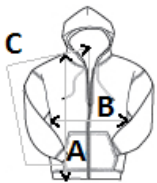

In transition to tearaway label

Body color matched Plastic Zipper

Overlapped fabric across zipper allows full front printing

Pouch pockets

Twin needle stitching at shoulder, armhole, neck, waistband and cuffs

1 x 1 rib with spandex

Quarter-turned to eliminate center crease

CPSIA Tracking Label Compliant

[Click here](#) to download the GILDAN children's clothing size guide!**Dekorationsvorschläge:**

DTG, Stickerei, Wärmepresse, Siebdruck

Ursprungsland:

Honduras

**GRÖSSENANGABE (CM)**

	XS	S	M	L	XL
Stck./📦	24	24	24	24	24
Körperlänge	51	55	58	62	66
Brustweite (B)	39	41	44	46	49
Ärmellänge hinten Mitte (C)	60	67	70	77	84

**FARBEN:**