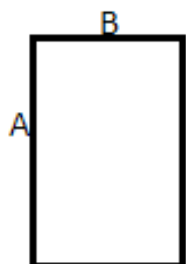

**KI0740 REVERSIBLE POUCH** **Outlet****MAIN FEATURES**310 g/m<sup>2</sup>

100% cotton

Accessory pouch in reversible cotton canvas

Contrasting colours on both sides

Available in two sizes

Certified STANDARD 100 by OEKO-TEX® N° CQ 1164/1 IFTH

**Country Of Origin:**

India

2023: p. 715

**SIZE SPECIFICATION (CM)**

	<b>S</b>	<b>M</b>
<b>Pcs./</b>	100	100
<b>Height (A)</b>	23	28
<b>Width (B)</b>	39	48

**COLORS:**

Natural/Black