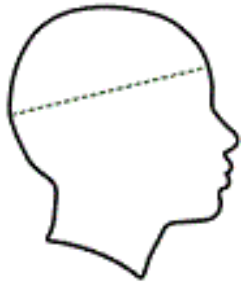

SO88112 SOL'S SERPICO 55 - UNISEX FLEECE HAT

MAIN FEATURES

220 g/m²

Quality

100% polyester

40 g/pc

Suggested Decoration:

Embroidery, Flex, Heat transfer, Screen printing

Country Of Origin:

China, Bangladesh

 2024: p. 739

 2023: p. 673

SIZE SPECIFICATION (CM)

Size	Pcs./	Girth
55	200	55

COLORS:

Black Charcoal Grey French Navy Red