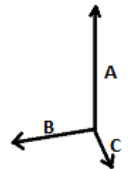

SIZE SPECIFICATION (CM)

	U
Pcs./📦	30
Length (A)	42
Width (B)	30
Depth (C)	19

COLORS:

- Black
- Burgundy/Black
- Burnt Lime/Black
- Dark Grey/Black
- Fluorescent Yellow/Black
- Fuchsia/Dark Grey
- Navy/Black
- Orange/Black/Dark Grey
- Pink/Dark Grey
- Purple/Black
- Red/Black
- Light Grey/Dark Grey
- Sky Blue/Navy
- White/Dark Grey
- Yellow/Dark Grey
- Royal Blue/Black