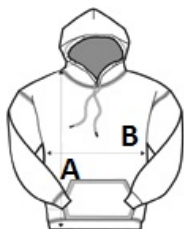

SO47101 SOL'S SNAKE - UNISEX HOODED SWEATSHIRT

SOL'S
the fair spirit

MAIN FEATURES280 g/m²**Quality**

50% Ringspun cotton - 50% polyester

Style

Elastane rib on hem and cuffs

Set-in sleeves

Kangaroo pocket

Lined and unlined hood with tone on tone drawstring

Fitted cut

Suggested Decoration:

Embroidery, Flex, Heat transfer, Screen printing

Country Of Origin:

Pakistan

2024: p. 401

**SIZE SPECIFICATION (CM)**

	XS	S	M	L	XL	2XL	3XL	4XL
Pcs./	20	20	20	20	20	20	20	20
Body Length (A)	66	68	69	71	72	74	75	75
Chest Width (B)	48	51	54	57	60	63	66	69

**COLORS:**

Aqua	Army	Ash	Burgundy	Charcoal Melange	Dark Grey
Dark Purple	French Navy	Fuchsia	Grey Melange	Kelly Green	Lime
Orange	Red	Royal Blue	White	Black	