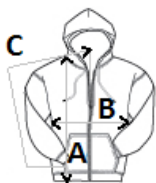

SPECYFIKACJA ROZMIARU (CM)

	XS	S	M	L	XL
Szt./📦	24	24	24	24	24
Długość całkowita (A)	51	55	58	62	66
Szerokość klatki piersiowej (B)	39	41	44	46	49
Długość rękawa (C)	60	67	70	77	84