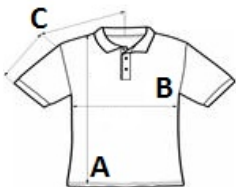

SPECIFICAȚIE DIMENSIUNE (CM)

	S	M	L	XL	2XL	3XL	4XL	5XL
Buc./	36	36	36	36	36	36	12	12
Lungimea corpului (A)	72	76	79	81	84	86	89	91
Latimea pieptului (B)	48	53	58	64	69	74	79	84
Lungimea manecii (C)	44	48	51	55	59	63	0	0