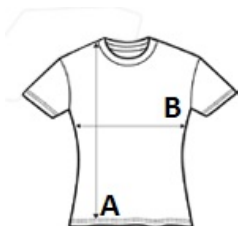

SO01415 SOL'S SYDNEY WOMEN - SHORT SLEEVE RUNNING T-SHIRT **Outlet**

SOL'S
the fair spirit

CARACTERISTICI PRINCIPALE180 g/m²

QUALITY - INTERLOCK

92% polyester - 8% elastane

STYLE

Round neck

Raglan sleeves

Flatlock seams

Breathable mesh side panels

Reflective details

Sugestii de personalizare:

Flex, Transfer termic, Serigrafie, Sublimare

Tara de origine:

China

📄 2023: 505. pag.

**SPECIFICAȚIE DIMENSIUNE (CM)**

	XS	S	M	L	XL	2XL
Buc./	50	50	50	50	50	50
Lungimea corpului (A)	58	60	62	64	66	70
Latimea pieptului (B)	34	36	38	40	42	44

**CULORI:**

Black
 Neon Coral
 Neon Yellow
 White