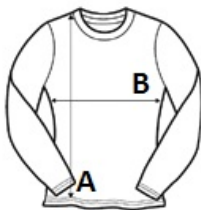

**SO90012 SOL'S GOLDEN WOMEN - V-NECK KNITTED CARDIGAN**

**SOL'S**  
the fair spirit

**CARACTERISTICI PRINCIPALE**280 g/m<sup>2</sup>

QUALITY - 280 JERSEY

49% cotton - 49% acrylic - 2% polyamide

STYLE - CLASSIC

Set-in sleeves

Elastane rib on hem and cuffs

Tone on tone knitted placket with buttons

Fully fashioned armholes

Spare button on the inside seam

Fitted cut

**Tara de origine:**

Bangladesh

 2024: **336. pag.**
**SPECIFICAȚIE DIMENSIUNE (CM)**

Dimensiune Buc./ Lungimea corpului (A) Latimea pieptului (B)

S	25	62	42
M	25	64	45
L	25	66	49
XL	25	68	52
2XL	25	70	55

**CULORI:**

Navy