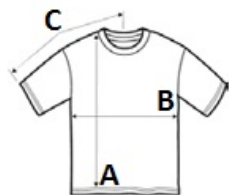

JT030F WOMEN'S SPACE BLEND T **Outlet**
**JustTs**  
 RWDB

**POPIS**

---

160 g/m<sup>2</sup>  
 50% Cotton, 50% Polyester  
 Girlie fit short sleeved T  
 Size tab label  
 Marl effect fabric  
 Stylish fit  
 Taped neck  
 Twin-needle stitching on sleeves and bottom hem  
 Ribbed crew neck style  
 Soft-feel fabric  
 Side seams  
 Set-in sleeves  
 Worldwide Responsible Accredited Production (WRAP) certified production

**Suggested Decoration:**

DTG, Embroidery, Heat transfer, Screen printing

**Krajina pôvodu:**

Pakistan

 Wash dark colours separately

**ROZMERY (CM)**

---

Veľkosť Ks./ Dĺžka (A) Šírka cez prsia (B) Dĺžka rukáva (meraná od stredu chrbta) (C)

XS	48	62	38	16
S	48	64	42	17
M	48	66	46	18
L	48	68	50	19
XL	48	70	54	20

**FARBY:**

---

Space Navy/White    Space Pink/White    Space Red/White    Space Royal/White