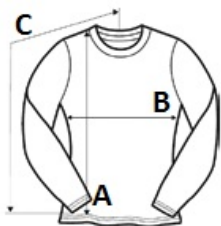

AN399 WOMEN'S FEATHERWEIGHT LONG SLEEVE SCOOP TEE **Outlet**

ANVIL[®]
BY GILDAN

GLAVNE ZNAČILNOSTI

110 g/m²
110.0 G/SqM
100% Ring Spun Cotton
Yarn Count 40/1
High stitch density for smoother printing surface
Semi-fitted contoured silhouette with side seam and display tape
Single-needle seamed collar
Twin-needle sleeve and bottom hem
TearAway label
Oeko-Tex® Standard 100 Certified

Suggested Decoration:

Screen printing

Država izvora:

Bangladesh

2023: str. : page

SPECIFIKACIJA VELIKOSTI (CM)

	S	M	L	XL	2XL
Kom./📦	72	72	72	72	36
Dolžina telesa (A)	66	69	71	74	77
Širina prsnega koša (B)	43	46	51	56	58
Dolžina rokava (C)	79	82	84	87	90