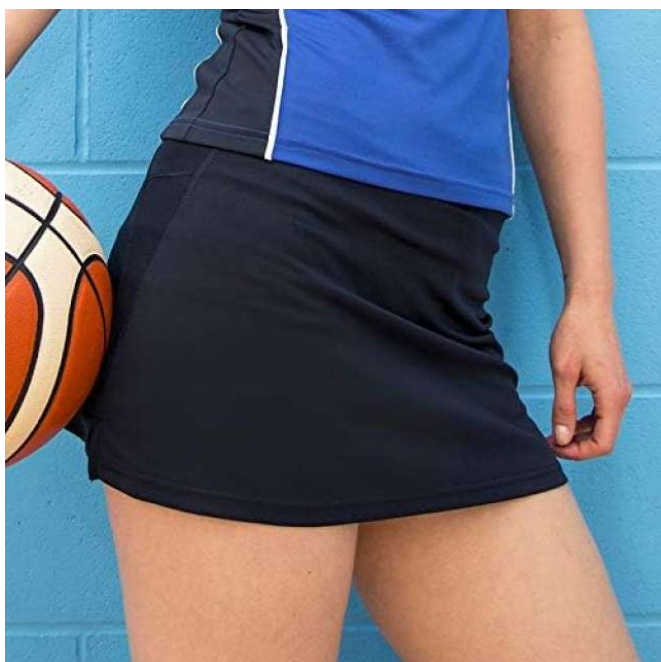

FHLV833 LADIES SKORT **Outlet**

FINDEN+HALES

GLÓWNE CECHY

140 g/m²

Textured knit outer skirt

Inner short made from permanent wicking CoolPass fabric

Inner short has reversed seams for comfort

Inner key pocket

Self-fabric waistband with inner drawcord

Outer: 100% Polyester Birdseye Mesh, Inner: 88% Polyester/12% Elastane Coolpass

Interlock

Kraj pochodzenia:

China

SPECYFIKACJA ROZMIARU (CM)

	XS	L	XL
Szt./📦	36	36	36
Obwód talii (B)	31	37	39
Długość (A)	34.50	39	40.50

KOLORY:

 Navy